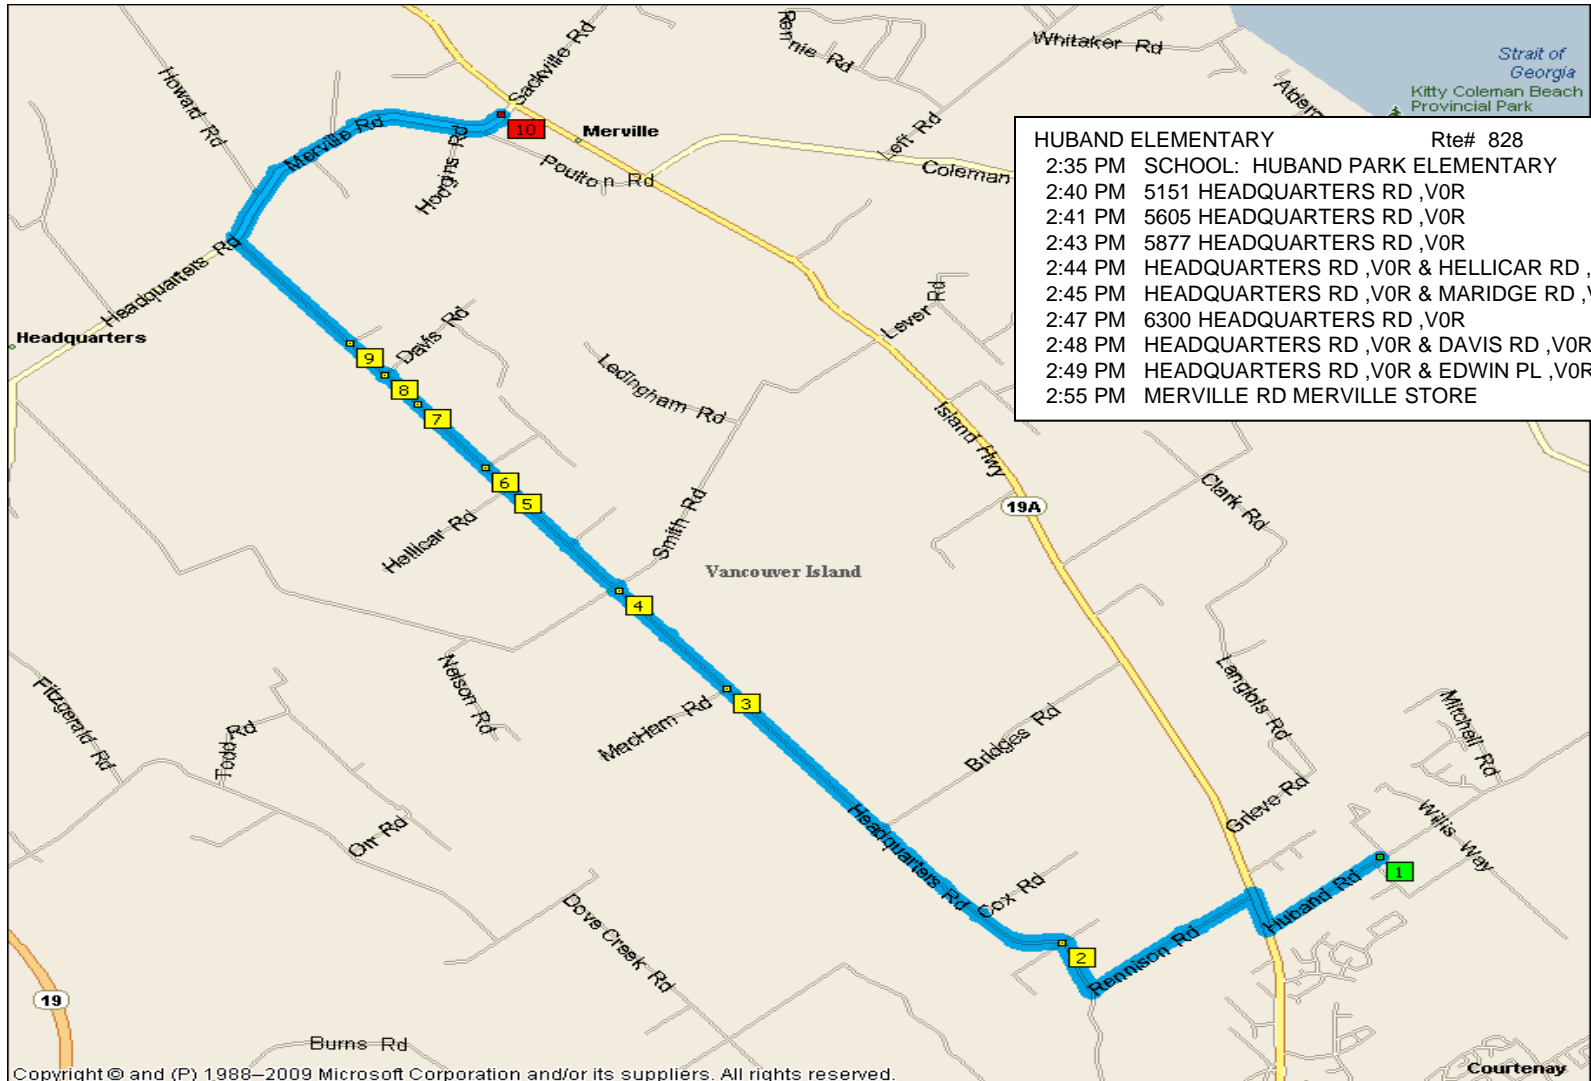

ROUTE 828

AM

VANIER — MERVILLE AREA

PM

HUBAND — MERVILLE AREA

VANIER

VANIER-MERVILLE AREA

Time	Location	Route
8:09 AM	5151 HEADQUARTERS RD	,VOR
8:11 AM	5420 HEADQUARTERS RD	,VOR
8:12 AM	5605 HEADQUARTERS RD	,VOR
8:14 AM	5877 HEADQUARTERS RD	,VOR
8:17 AM	HEADQUARTERS RD	,VOR & HELLICAR RD ,VOR
8:18 AM	HEADQUARTERS RD	,VOR & MARIDGE RD ,VOR
8:19 AM	6300 HEADQUARTERS RD	,VOR
8:20 AM	HEADQUARTERS RD	,VOR & DAVIS RD ,VOR
8:21 AM	HEADQUARTERS RD	,VOR & EDWIN PL ,VOR
8:24 AM	2727 MERVILLE RD	,VOR
8:24 AM	MERVILLE RD	,VOR & HODGINS RD ,VOR
8:25 AM	MERVILLE RD @ MERVILLE STORE	
8:31 AM	ISLAND HWY & KIRBY RD	
8:40 AM	SCHOOL: HUBAND PARK ELEMENTARY	
8:50 AM	SCHOOL: GEORGES P VANIER SECONDARY	

HUBAND-MERVILLE AREA

HUBAND ELEMENTARY		Rte# 828
2:35 PM	SCHOOL: HUBAND PARK ELEMENTARY	
2:40 PM	5151 HEADQUARTERS RD ,V0R	
2:41 PM	5605 HEADQUARTERS RD ,V0R	
2:43 PM	5877 HEADQUARTERS RD ,V0R	
2:44 PM	HEADQUARTERS RD ,V0R & HELLICAR RD ,V0R	
2:45 PM	HEADQUARTERS RD ,V0R & MARIDGE RD ,V0R	
2:47 PM	6300 HEADQUARTERS RD ,V0R	
2:48 PM	HEADQUARTERS RD ,V0R & DAVIS RD ,V0R	
2:49 PM	HEADQUARTERS RD ,V0R & EDWIN PL ,V0R	
2:55 PM	MERVILLE RD MERVILLE STORE	