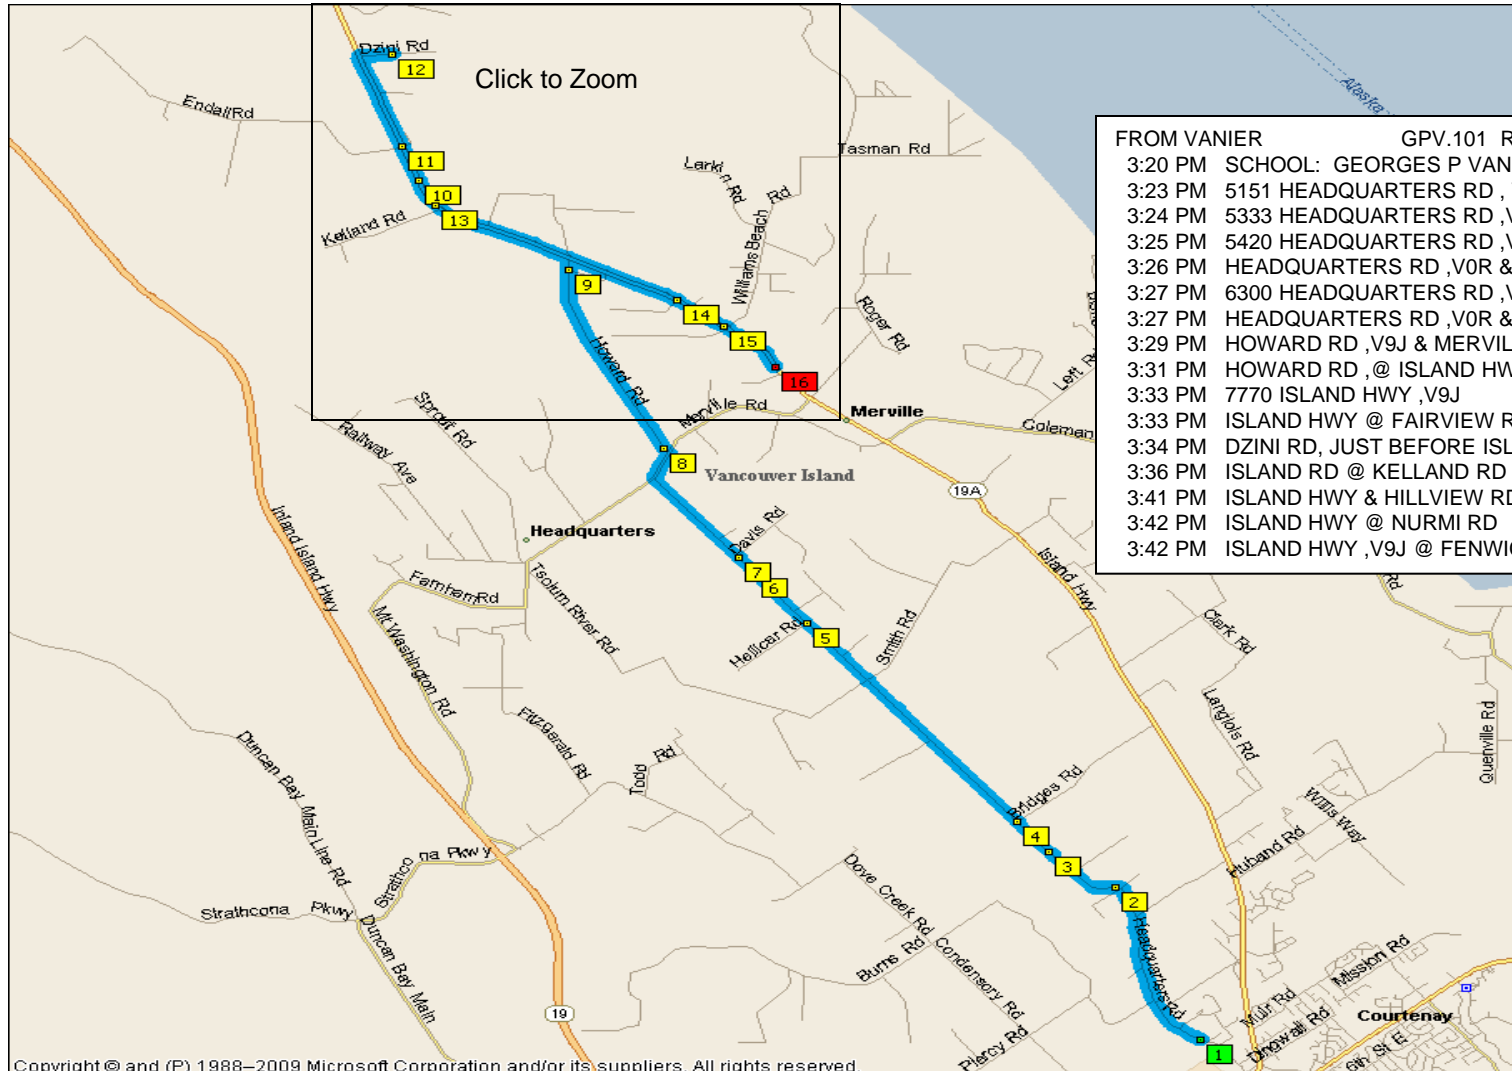

VANIER

FROM VANIER	GPV.101	Rte# 828	
3:20 PM	SCHOOL:	GEORGES P VANIER SECONDARY	
3:23 PM	5151 HEADQUARTERS RD ,	V0R	
3:24 PM	5333 HEADQUARTERS RD ,	V0R	
3:25 PM	5420 HEADQUARTERS RD ,	V0R	
3:26 PM	HEADQUARTERS RD ,	V0R & HELLICAR RD ,	V0R
3:27 PM	6300 HEADQUARTERS RD ,	V0R	
3:27 PM	HEADQUARTERS RD ,	V0R & DAVIS RD ,	V0R
3:29 PM	HOWARD RD ,	V9J & MERVILLE RD ,	V0R
3:31 PM	HOWARD RD ,	@ ISLAND HWY NEAR STEPHEN RD	
3:33 PM	7770 ISLAND HWY ,	V9J	
3:33 PM	ISLAND HWY @	FAIRVIEW RD	
3:34 PM	DZINI RD ,	JUST BEFORE ISLAND HWY	
3:36 PM	ISLAND RD @	KELLAND RD	
3:41 PM	ISLAND HWY &	HILLVIEW RD ,	COMOX
3:42 PM	ISLAND HWY @	NURMI RD	
3:42 PM	ISLAND HWY ,	V9J @ FENWICK RD