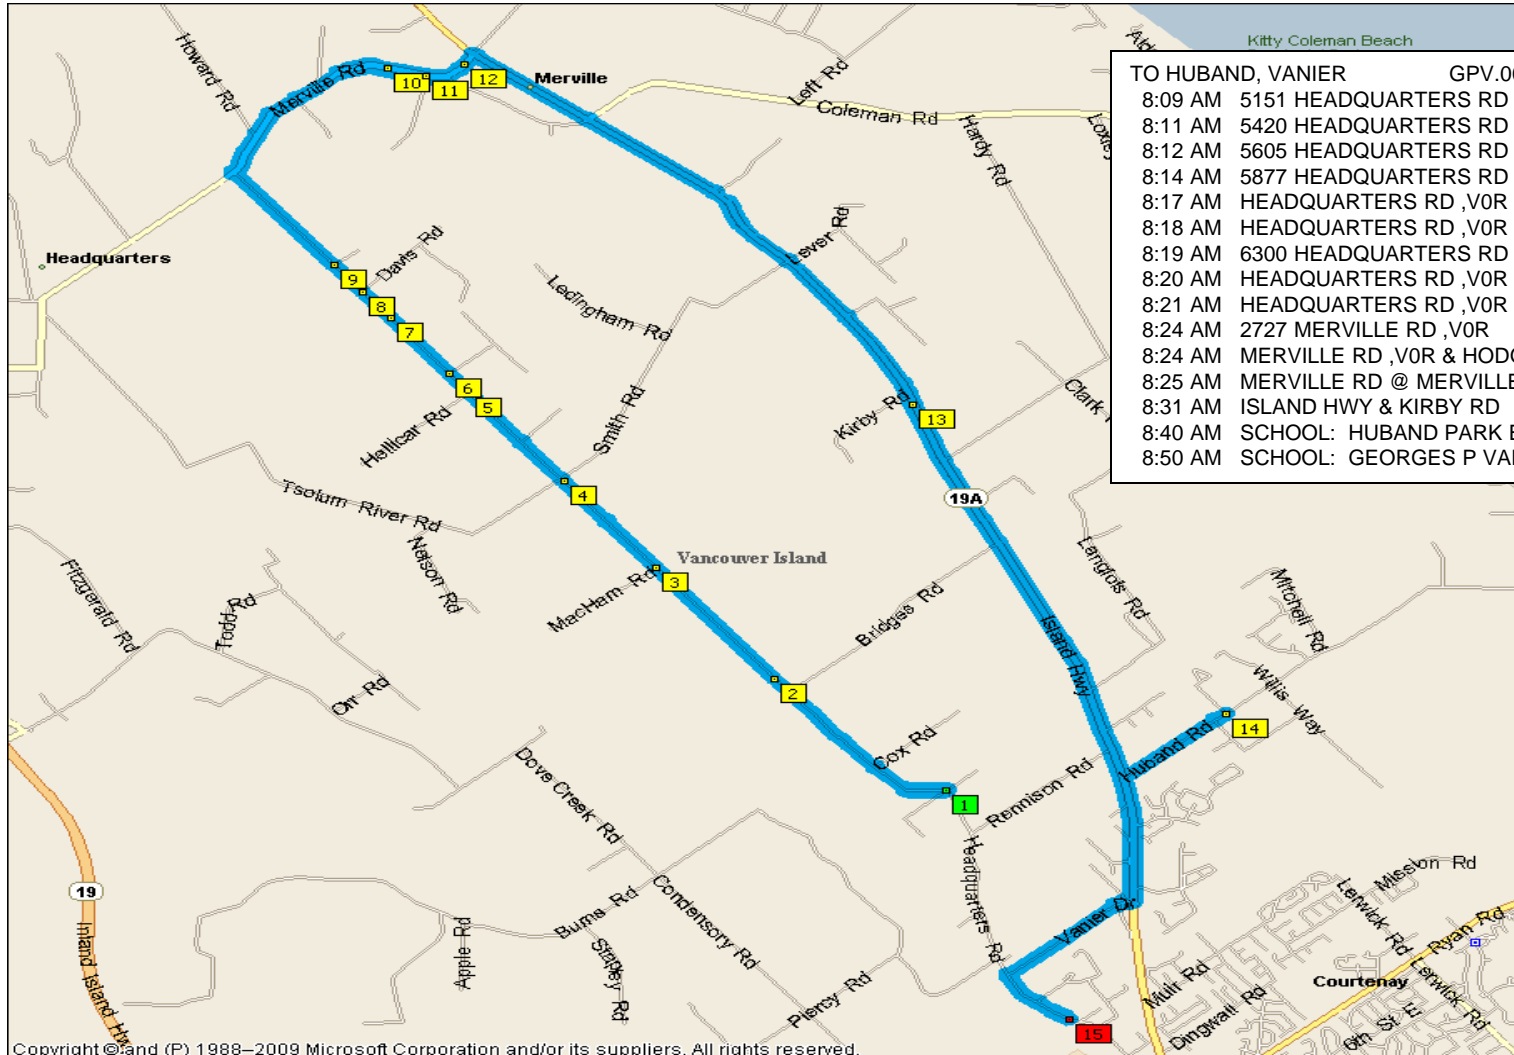

ROUTE 828

AM

VANIER — MERVILLE AREA

PM

HUBAND — MERVILLE AREA

VANIER

VANIER-MERVILLE AREA

Time	Location	Route
8:09 AM	5151 HEADQUARTERS RD	,VOR
8:11 AM	5420 HEADQUARTERS RD	,VOR
8:12 AM	5605 HEADQUARTERS RD	,VOR
8:14 AM	5877 HEADQUARTERS RD	,VOR
8:17 AM	HEADQUARTERS RD	,VOR & HELLICAR RD ,VOR
8:18 AM	HEADQUARTERS RD	,VOR & MARIDGE RD ,VOR
8:19 AM	6300 HEADQUARTERS RD	,VOR
8:20 AM	HEADQUARTERS RD	,VOR & DAVIS RD ,VOR
8:21 AM	HEADQUARTERS RD	,VOR & EDWIN PL ,VOR
8:24 AM	2727 MERVILLE RD	,VOR
8:24 AM	MERVILLE RD	,VOR & HODGINS RD ,VOR
8:25 AM	MERVILLE RD @ MERVILLE STORE	
8:31 AM	ISLAND HWY & KIRBY RD	
8:40 AM	SCHOOL: HUBAND PARK ELEMENTARY	
8:50 AM	SCHOOL: GEORGES P VANIER SECONDARY	

HUBAND-MERVILLE AREA

HUBAND ELEMENTARY		Rte# 828
2:35 PM	SCHOOL: HUBAND PARK ELEMENTARY	
2:40 PM	5151 HEADQUARTERS RD ,V0R	
2:41 PM	5605 HEADQUARTERS RD ,V0R	
2:43 PM	5877 HEADQUARTERS RD ,V0R	
2:44 PM	HEADQUARTERS RD ,V0R & HELLICAR RD ,V0R	
2:45 PM	HEADQUARTERS RD ,V0R & MARIDGE RD ,V0R	
2:47 PM	6300 HEADQUARTERS RD ,V0R	
2:48 PM	HEADQUARTERS RD ,V0R & DAVIS RD ,V0R	
2:49 PM	HEADQUARTERS RD ,V0R & EDWIN PL ,V0R	
2:55 PM	MERVILLE RD MERVILLE STORE	