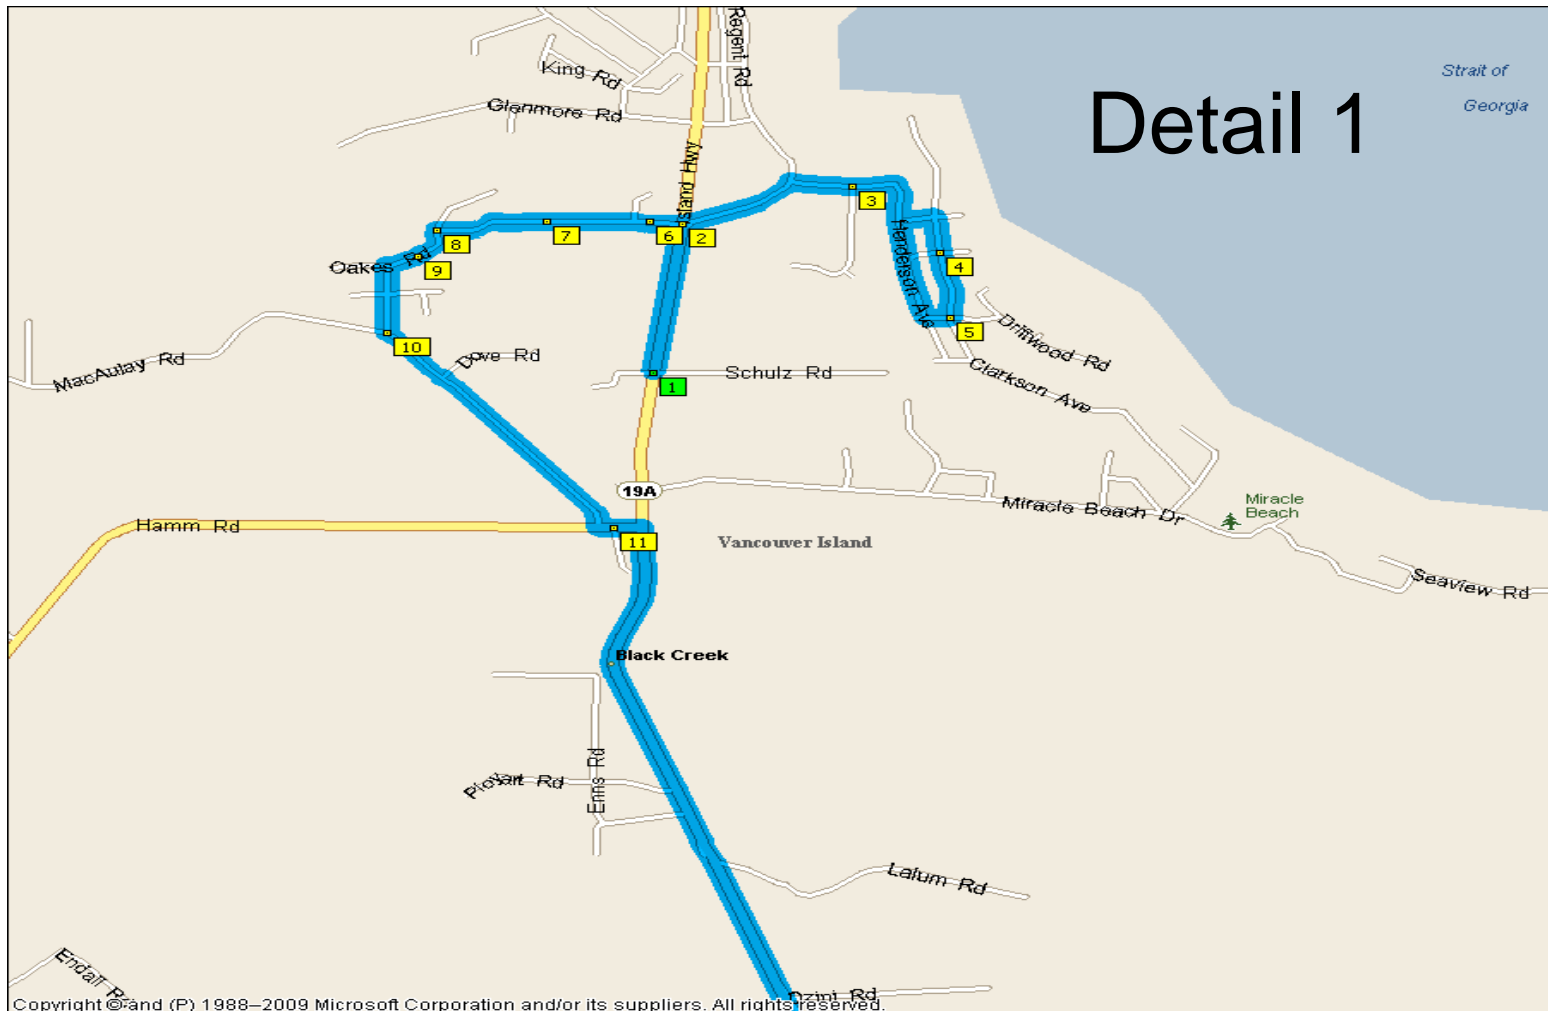

ROUTE 806

AM

MIRACLE BEACH

VANIER — MIRACLE BEACH

PM

MIRACLE BEACH

VANIER — MIRACLE BEACH

MIRACLE BEACH

VANIER-MIRACLE BEACH

- TO VANIER GPV.011 Rte# 806
- 8:15 AM ISLAND HWY @ SCHULZ RD
 - 8:17 AM REGENT RD ,JUST PAST ISLAND HWY
 - 8:18 AM SARATOGA RD & MCLAREY AVE-3 WAY STOP
 - 8:20 AM CLARKSON AVE ,V9J & SEAMAN RD ,V9J
 - 8:21 AM CLARKSON AVE ,V9J & MAPLE DR ,V9J
 - 8:25 AM CATHERWOOD AT FIRST MAILBOX ACROSS/FIRE HALL
 - 8:26 AM 2364 CATHERWOOD RD , V9J
 - 8:27 AM OAKES RD ,V9J & CATHERWOOD RD ,V9J
 - 8:28 AM 2440 OAKES RD ,V9J
 - 8:29 AM MACAULEY RD @ TAMMY RD
 - 8:32 AM HAMM RD ,V9J & REINHOLD RD ,V9J
 - 8:50 AM SCHOOL: GEORGES P VANIER SECONDARY

Detail 1

MIRACLE BEACH

| Time | Location | Route |
|---------|-------------------------------------|----------|
| 2:35 PM | SCHOOL: MIRACLE BEACH ELEMENTARY | Rte# 806 |
| 2:45 PM | SCHULZ & ISLAND HWY | |
| 2:47 PM | CATHERWOOD RD @ FIRE HALL | |
| 2:49 PM | OAKES RD ,V9J & TAMMY RD ,V9J | |
| 2:50 PM | TAMMY RD @ EMMERSON RD | |
| 2:55 PM | 8039 ISLAND HWY ,V9J | |
| 2:57 PM | ENDALL RD JUST WEST OF ISLAND HWY | |
| 2:59 PM | 2510 ENDALL RD ,V9J | |
| 3:01 PM | ENDALL RD , V9J & HELM RD ,V9J | |
| 3:03 PM | ENDALL RD ,V9J & STURGESS RD ,V9J | |
| 3:07 PM | ISLAND HWY @ KELLAND RD | |
| 3:10 PM | 7493 HOWARD RD ,V9J | |
| 3:12 PM | 7477 HOWARD RD ,V9J | |
| 3:13 PM | 7166 HOWARD RD ,V9J | |
| 3:14 PM | HOWARD RD ,V9J & MERVILLE RD ,V0R | |
| 3:15 PM | MERVILLE RD ,V0R & CLIFFORD RD ,V0R | |

3:57 PM 2440 OAKES RD ,V9J

4:05 PM HAMM RD ,V9J & REINHOLD RD ,V9J