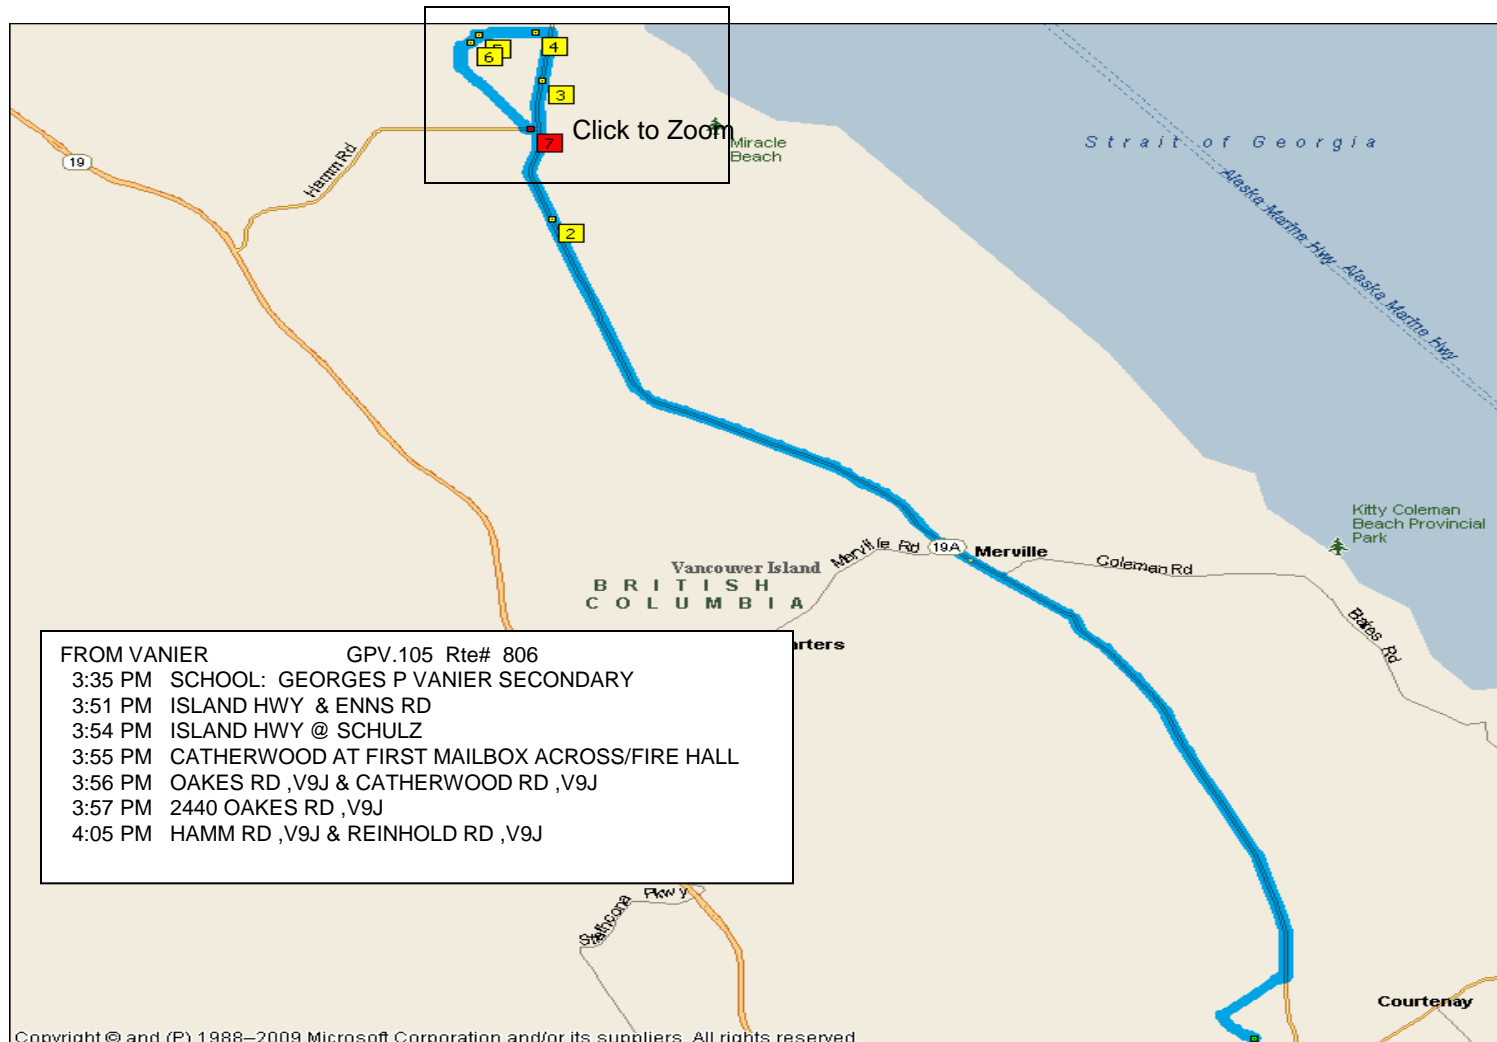

ROUTE 806

AM

MIRACLE BEACH

VANIER — MIRACLE BEACH

PM

MIRACLE BEACH

VANIER — MIRACLE BEACH

MIRACLE BEACH

Detail 1

MIRACLE BEACH

| Time | Location | Route |
|---------|-------------------------------------|----------|
| 2:35 PM | SCHOOL: MIRACLE BEACH ELEMENTARY | Rte# 806 |
| 2:45 PM | SCHULZ & ISLAND HWY | |
| 2:47 PM | CATHERWOOD RD @ FIRE HALL | |
| 2:49 PM | OAKES RD ,V9J & TAMMY RD ,V9J | |
| 2:50 PM | TAMMY RD @ EMMERSON RD | |
| 2:55 PM | 8039 ISLAND HWY ,V9J | |
| 2:57 PM | ENDALL RD JUST WEST OF ISLAND HWY | |
| 2:59 PM | 2510 ENDALL RD ,V9J | |
| 3:01 PM | ENDALL RD , V9J & HELM RD ,V9J | |
| 3:03 PM | ENDALL RD ,V9J & STURGESS RD ,V9J | |
| 3:07 PM | ISLAND HWY @ KELLAND RD | |
| 3:10 PM | 7493 HOWARD RD ,V9J | |
| 3:12 PM | 7477 HOWARD RD ,V9J | |
| 3:13 PM | 7166 HOWARD RD ,V9J | |
| 3:14 PM | HOWARD RD ,V9J & MERVILLE RD ,V0R | |
| 3:15 PM | MERVILLE RD ,V0R & CLIFFORD RD ,V0R | |

VANIER-MIRACLE BEACH

FROM VANIER GPV.105 Rte# 806

3:35 PM SCHOOL: GEORGES P VANIER SECONDARY

3:51 PM ISLAND HWY & ENNS RD

3:54 PM ISLAND HWY @ SCHULZ

3:55 PM CATHERWOOD AT FIRST MAILBOX ACROSS/FIRE HALL

3:56 PM OAKES RD ,V9J & CATHERWOOD RD ,V9J

3:57 PM 2440 OAKES RD ,V9J

4:05 PM HAMM RD ,V9J & REINHOLD RD ,V9J