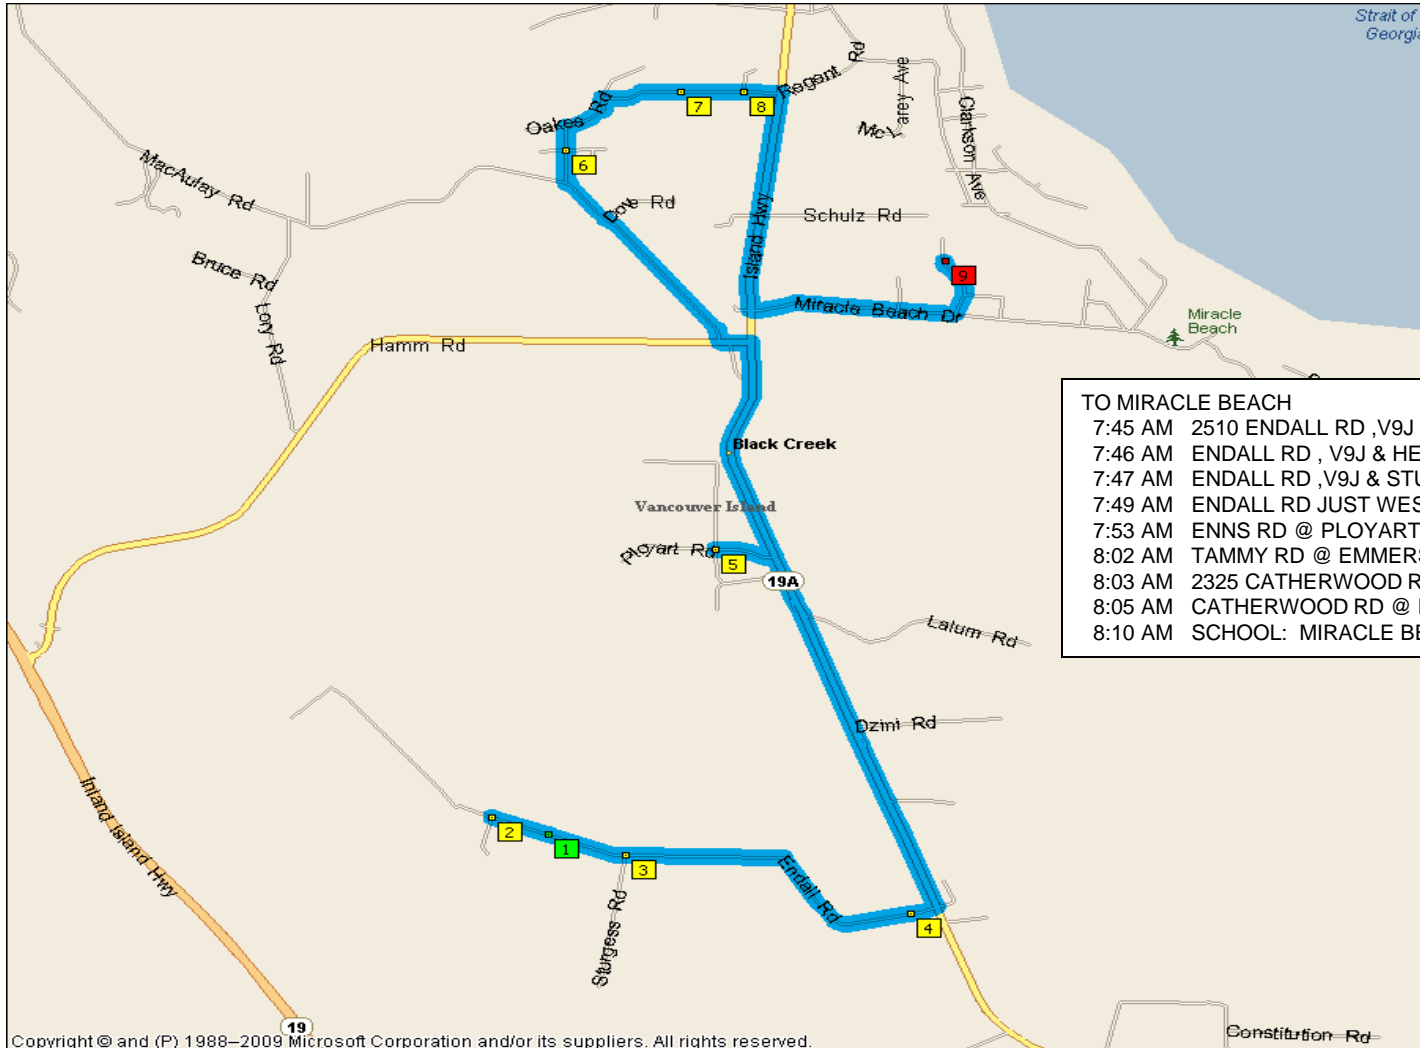

ROUTE 806

AM

MIRACLE BEACH

VANIER — MIRACLE BEACH

PM

MIRACLE BEACH

VANIER — MIRACLE BEACH

MIRACLE BEACH

| TO MIRACLE BEACH | | Rte# 806 |
|------------------|-----------------------------------|----------|
| 7:45 AM | 2510 ENDALL RD ,V9J | |
| 7:46 AM | ENDALL RD , V9J & HELM RD ,V9J | |
| 7:47 AM | ENDALL RD ,V9J & STURGESS RD ,V9J | |
| 7:49 AM | ENDALL RD JUST WEST OF ISLAND HWY | |
| 7:53 AM | ENNS RD @ PLOYART | |
| 8:02 AM | TAMMY RD @ EMMERSON RD | |
| 8:03 AM | 2325 CATHERWOOD RD ,V9J | |
| 8:05 AM | CATHERWOOD RD @ FIRE HALL | |
| 8:10 AM | SCHOOL: MIRACLE BEACH ELEMENTARY | |

VANIER-MIRACLE BEACH

- TO VANIER GPV.011 Rte# 806
- 8:15 AM ISLAND HWY @ SCHULZ RD
 - 8:17 AM REGENT RD ,JUST PAST ISLAND HWY
 - 8:18 AM SARATOGA RD & MCLAREY AVE-3 WAY STOP
 - 8:20 AM CLARKSON AVE ,V9J & SEAMAN RD ,V9J
 - 8:21 AM CLARKSON AVE ,V9J & MAPLE DR ,V9J
 - 8:25 AM CATHERWOOD AT FIRST MAILBOX ACROSS/FIRE HALL
 - 8:26 AM 2364 CATHERWOOD RD , V9J
 - 8:27 AM OAKES RD ,V9J & CATHERWOOD RD ,V9J
 - 8:28 AM 2440 OAKES RD ,V9J
 - 8:29 AM MACAULEY RD @ TAMMY RD
 - 8:32 AM HAMM RD ,V9J & REINHOLD RD ,V9J
 - 8:50 AM SCHOOL: GEORGES P VANIER SECONDARY

Detail 1

MIRACLE BEACH

| Time | Location | Route |
|---------|-------------------------------------|----------|
| 2:35 PM | SCHOOL: MIRACLE BEACH ELEMENTARY | Rte# 806 |
| 2:45 PM | SCHULZ & ISLAND HWY | |
| 2:47 PM | CATHERWOOD RD @ FIRE HALL | |
| 2:49 PM | OAKES RD ,V9J & TAMMY RD ,V9J | |
| 2:50 PM | TAMMY RD @ EMMERSON RD | |
| 2:55 PM | 8039 ISLAND HWY ,V9J | |
| 2:57 PM | ENDALL RD JUST WEST OF ISLAND HWY | |
| 2:59 PM | 2510 ENDALL RD ,V9J | |
| 3:01 PM | ENDALL RD , V9J & HELM RD ,V9J | |
| 3:03 PM | ENDALL RD ,V9J & STURGESS RD ,V9J | |
| 3:07 PM | ISLAND HWY @ KELLAND RD | |
| 3:10 PM | 7493 HOWARD RD ,V9J | |
| 3:12 PM | 7477 HOWARD RD ,V9J | |
| 3:13 PM | 7166 HOWARD RD ,V9J | |
| 3:14 PM | HOWARD RD ,V9J & MERVILLE RD ,V0R | |
| 3:15 PM | MERVILLE RD ,V0R & CLIFFORD RD ,V0R | |