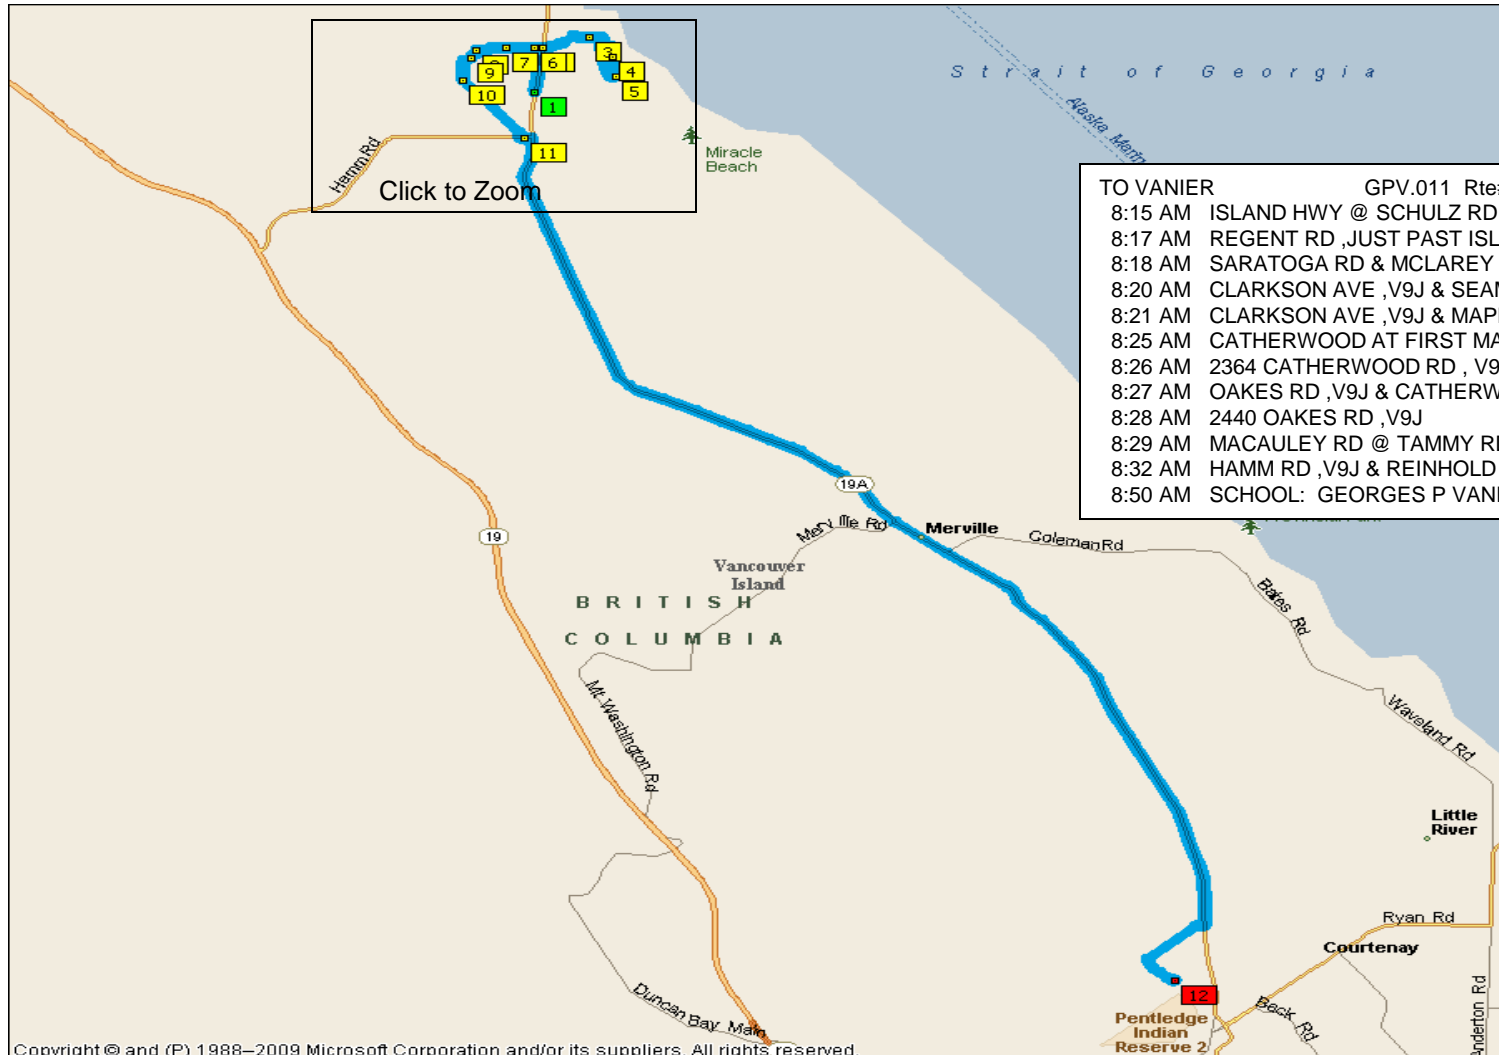

VANIER-MIRACLE BEACH

1. TO VANIER GPV.011 Rte# 806
2. 8:15 AM ISLAND HWY @ SCHULZ RD
   - 8:17 AM REGENT RD ,JUST PAST ISLAND HWY
   - 8:18 AM SARATOGA RD & MCLAREY AVE-3 WAY STOP
   - 8:20 AM CLARKSON AVE ,V9J & SEAMAN RD ,V9J
   - 8:21 AM CLARKSON AVE ,V9J & MAPLE DR ,V9J
   - 8:25 AM CATHERWOOD AT FIRST MAILBOX ACROSS/FIRE HALL
   - 8:26 AM 2364 CATHERWOOD RD , V9J
   - 8:27 AM OAKES RD ,V9J & CATHERWOOD RD ,V9J
   - 8:28 AM 2440 OAKES RD ,V9J
   - 8:29 AM MACAULEY RD @ TAMMY RD
   - 8:32 AM HAMM RD ,V9J & REINHOLD RD ,V9J
   - 8:50 AM SCHOOL: GEORGES P VANIER SECONDARY